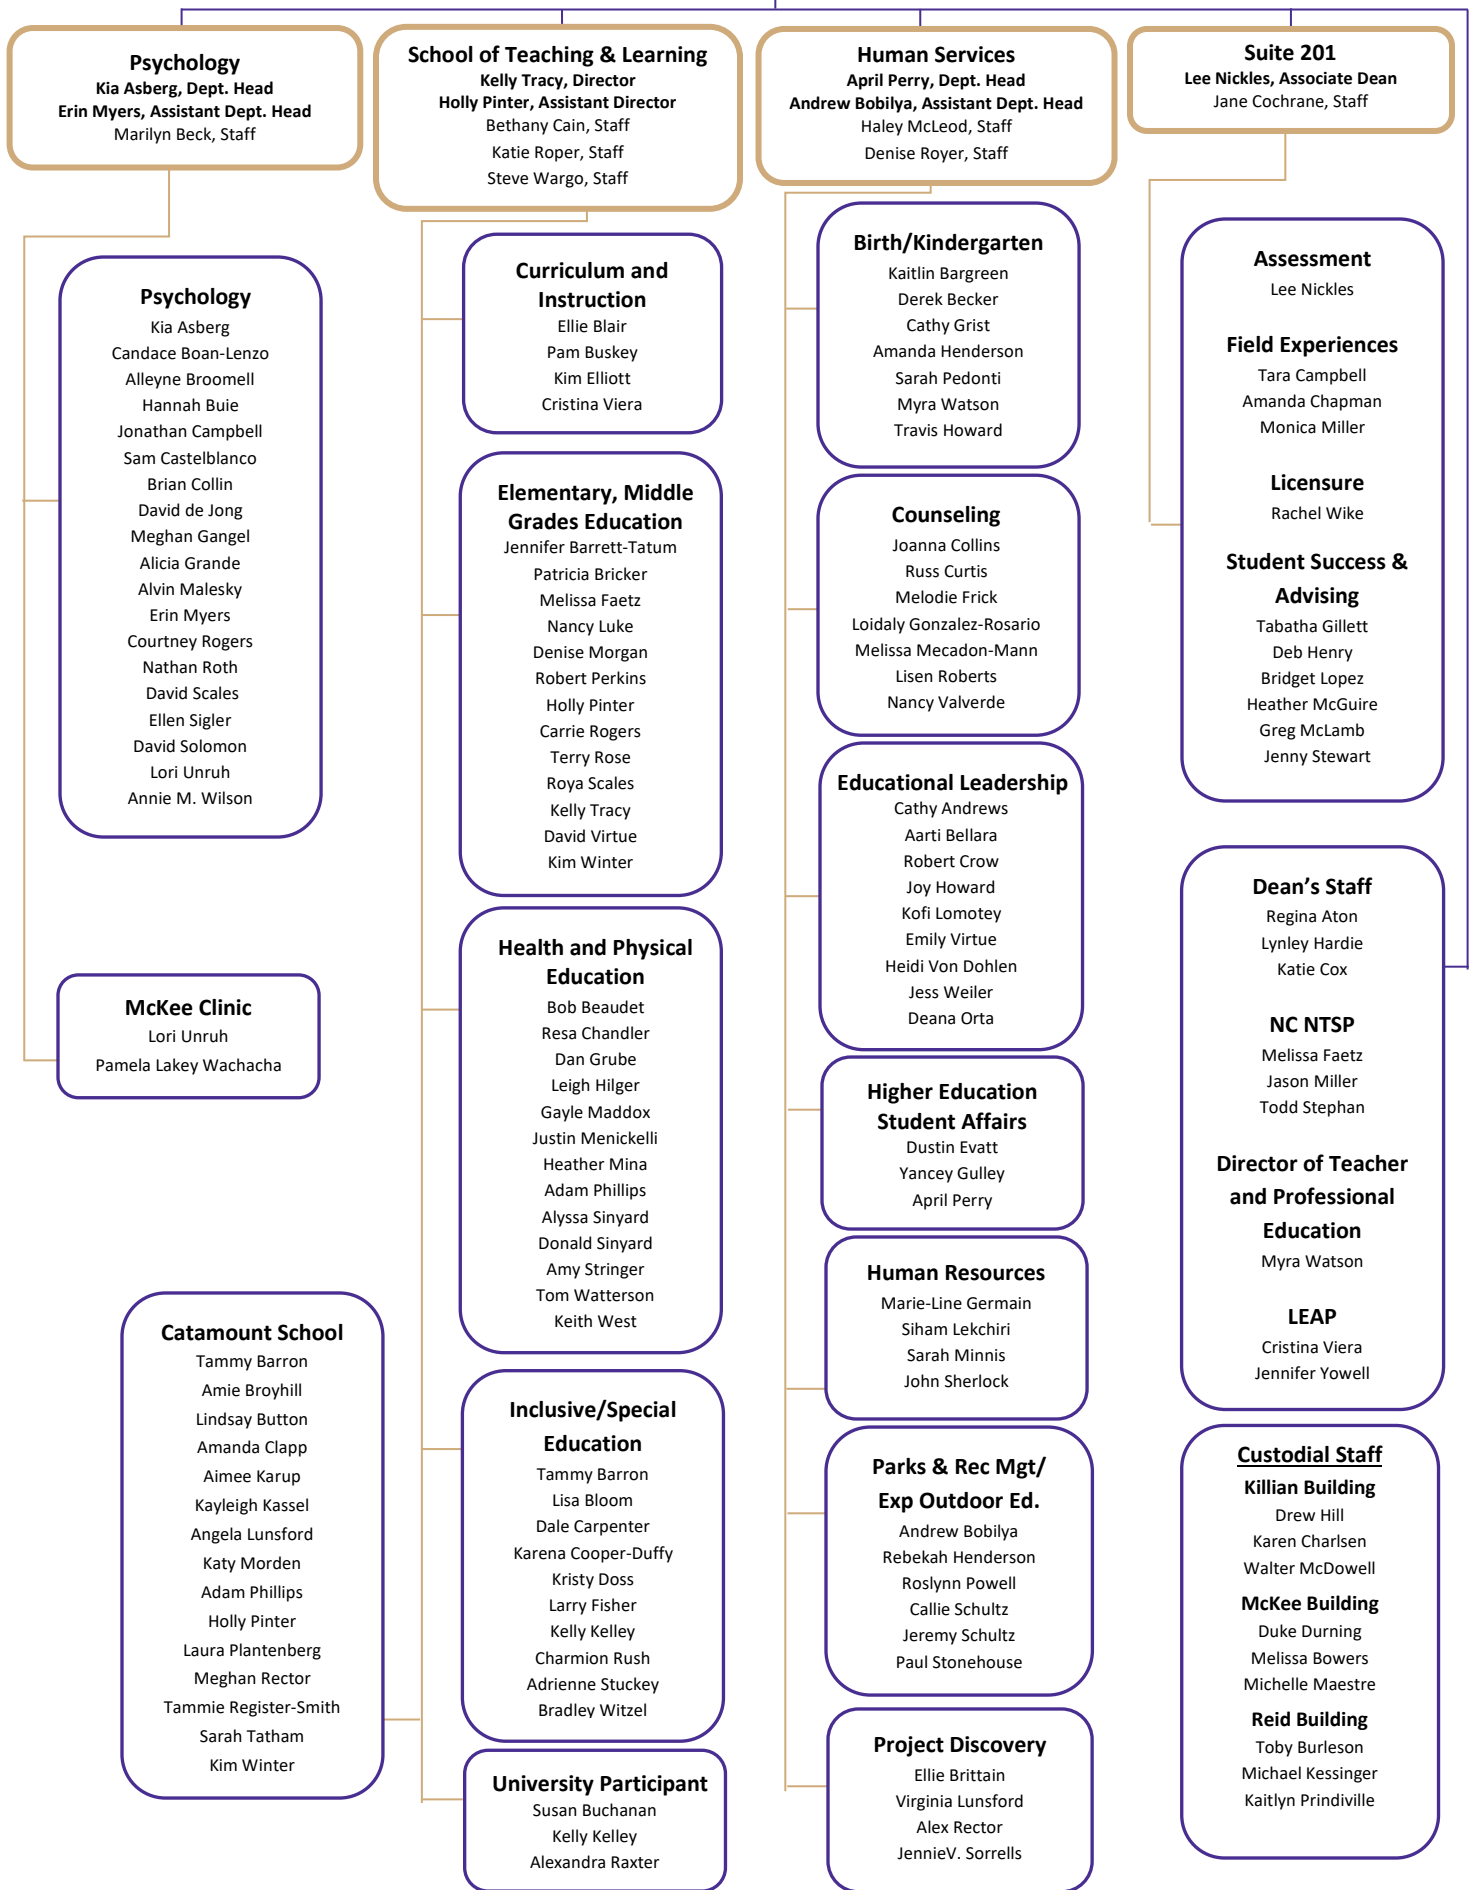

SPRING 2024 Directory

Western
Carolina
UNIVERSITY

College of Education
and Allied Professions

College of Education and Allied Professions

Kim Winter, Dean

Psychology
Kia Asberg, Dept. Head
Erin Myers, Assistant Dept. Head
Marilyn Beck, Staff